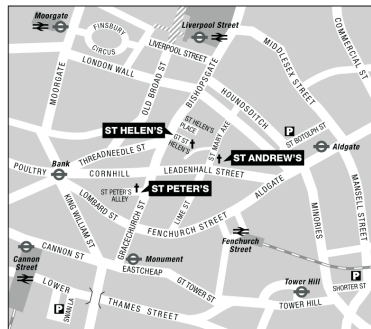

St Helen's
Bishopsgate

Welcome!

4pm@st-helens.org.uk

RML small groups begin

17 September

Join us for the 4pm small groups
welcome evening

Tuesday 17 September
7.15pm at St Helen's

Further information email:
4pm@st-helens.org.uk

www.st-helens.org.uk

 St Helen's
Bishopsgate